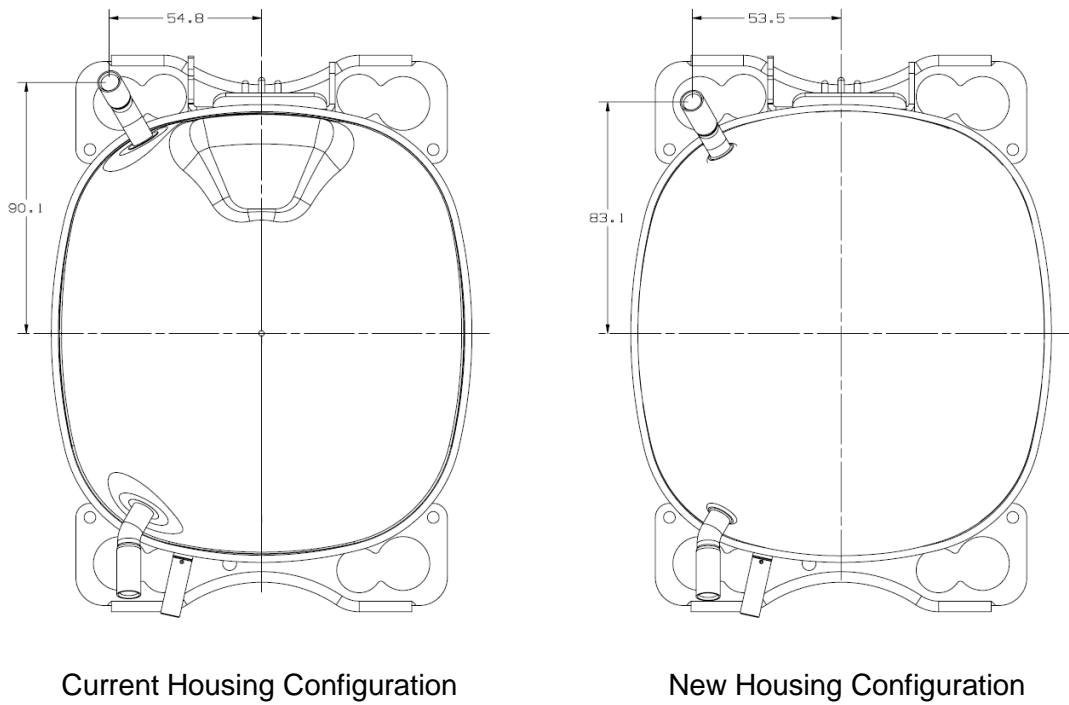

FIGURE 3. Top View (mm)

Current Housing Configuration

New Housing Configuration

CASCADE0002BAAMU (CASCADE17-0231Y1) / CASCADE0002BAAHB (CASCADE17-0231Y1)

FIGURE 4.

CURRENT HOUSING CONFIGURATION:

NEW HOUSING CONFIGURATION:

*OVERLAP VIEW:

*OVERLAP VIEW:

***CURRENT CONFIGURATION SHOWN IN GREEN; NEW CONFIGURATION SHOWN IN ORANGE**

FIGURE 5. Side View (mm)

FIGURE 6. Top View (mm)

January 4, 2017

Product Bulletin: CASCADE Compressor Series