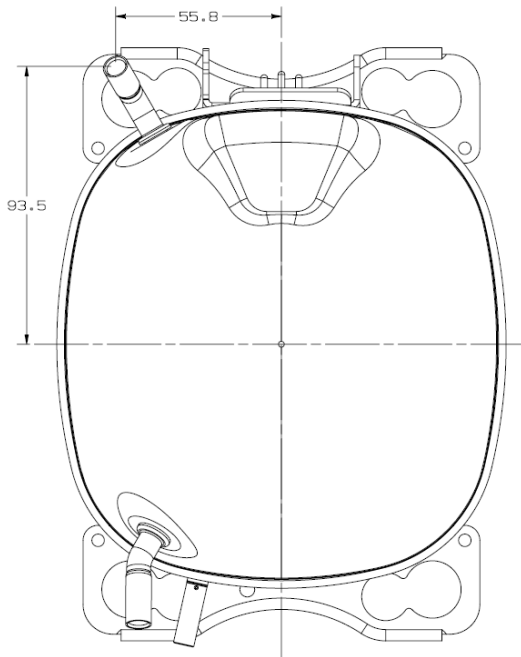

Tecumseh Products Company

5683 Hines Drive • Ann Arbor, MI 48108 • Ph +1 734.585.9500 • www.tecumseh.com • www.masterflux.com

FIGURE 2. Side View (mm)

Current Housing Configuration

New Housing Configuration

FIGURE 3. Top View (mm)

Current Housing Configuration

New Housing Configuration

CASCADE0002BAAMU (CASCADE17-0231Y1) / CASCADE0002BAAHB (CASCADE17-0231Y1)

FIGURE 4.

CURRENT HOUSING CONFIGURATION:

NEW HOUSING CONFIGURATION: