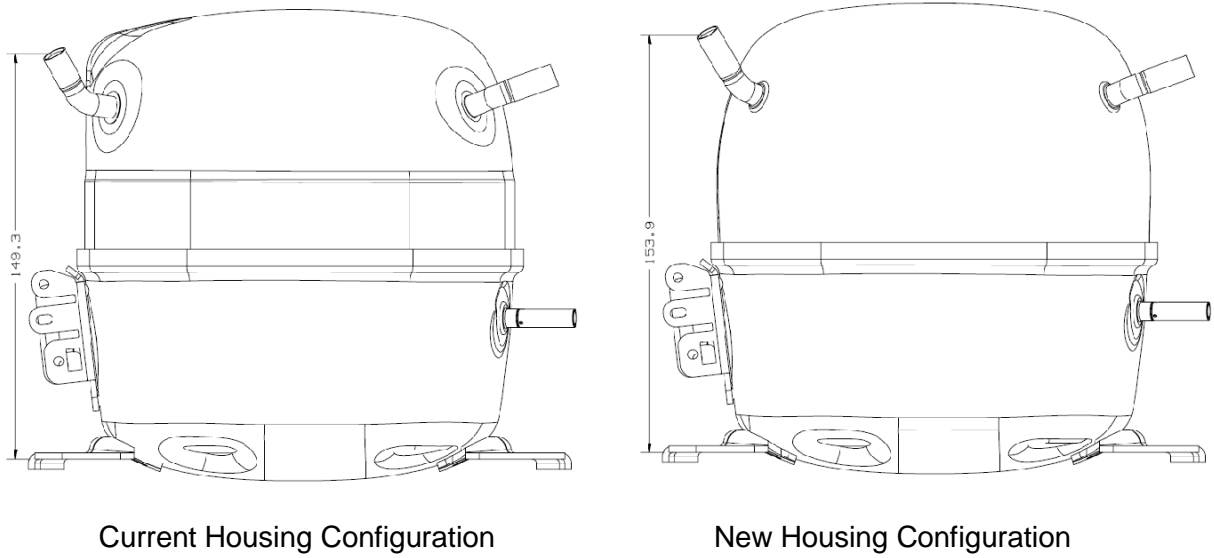

*OVERLAP VIEW:

*OVERLAP VIEW:

***CURRENT CONFIGURATION SHOWN IN GREEN; NEW CONFIGURATION SHOWN IN ORANGE**

FIGURE 5. Side View (mm)

FIGURE 6. Top View (mm)

January 4, 2017

Product Bulletin: CASCADE Compressor Series